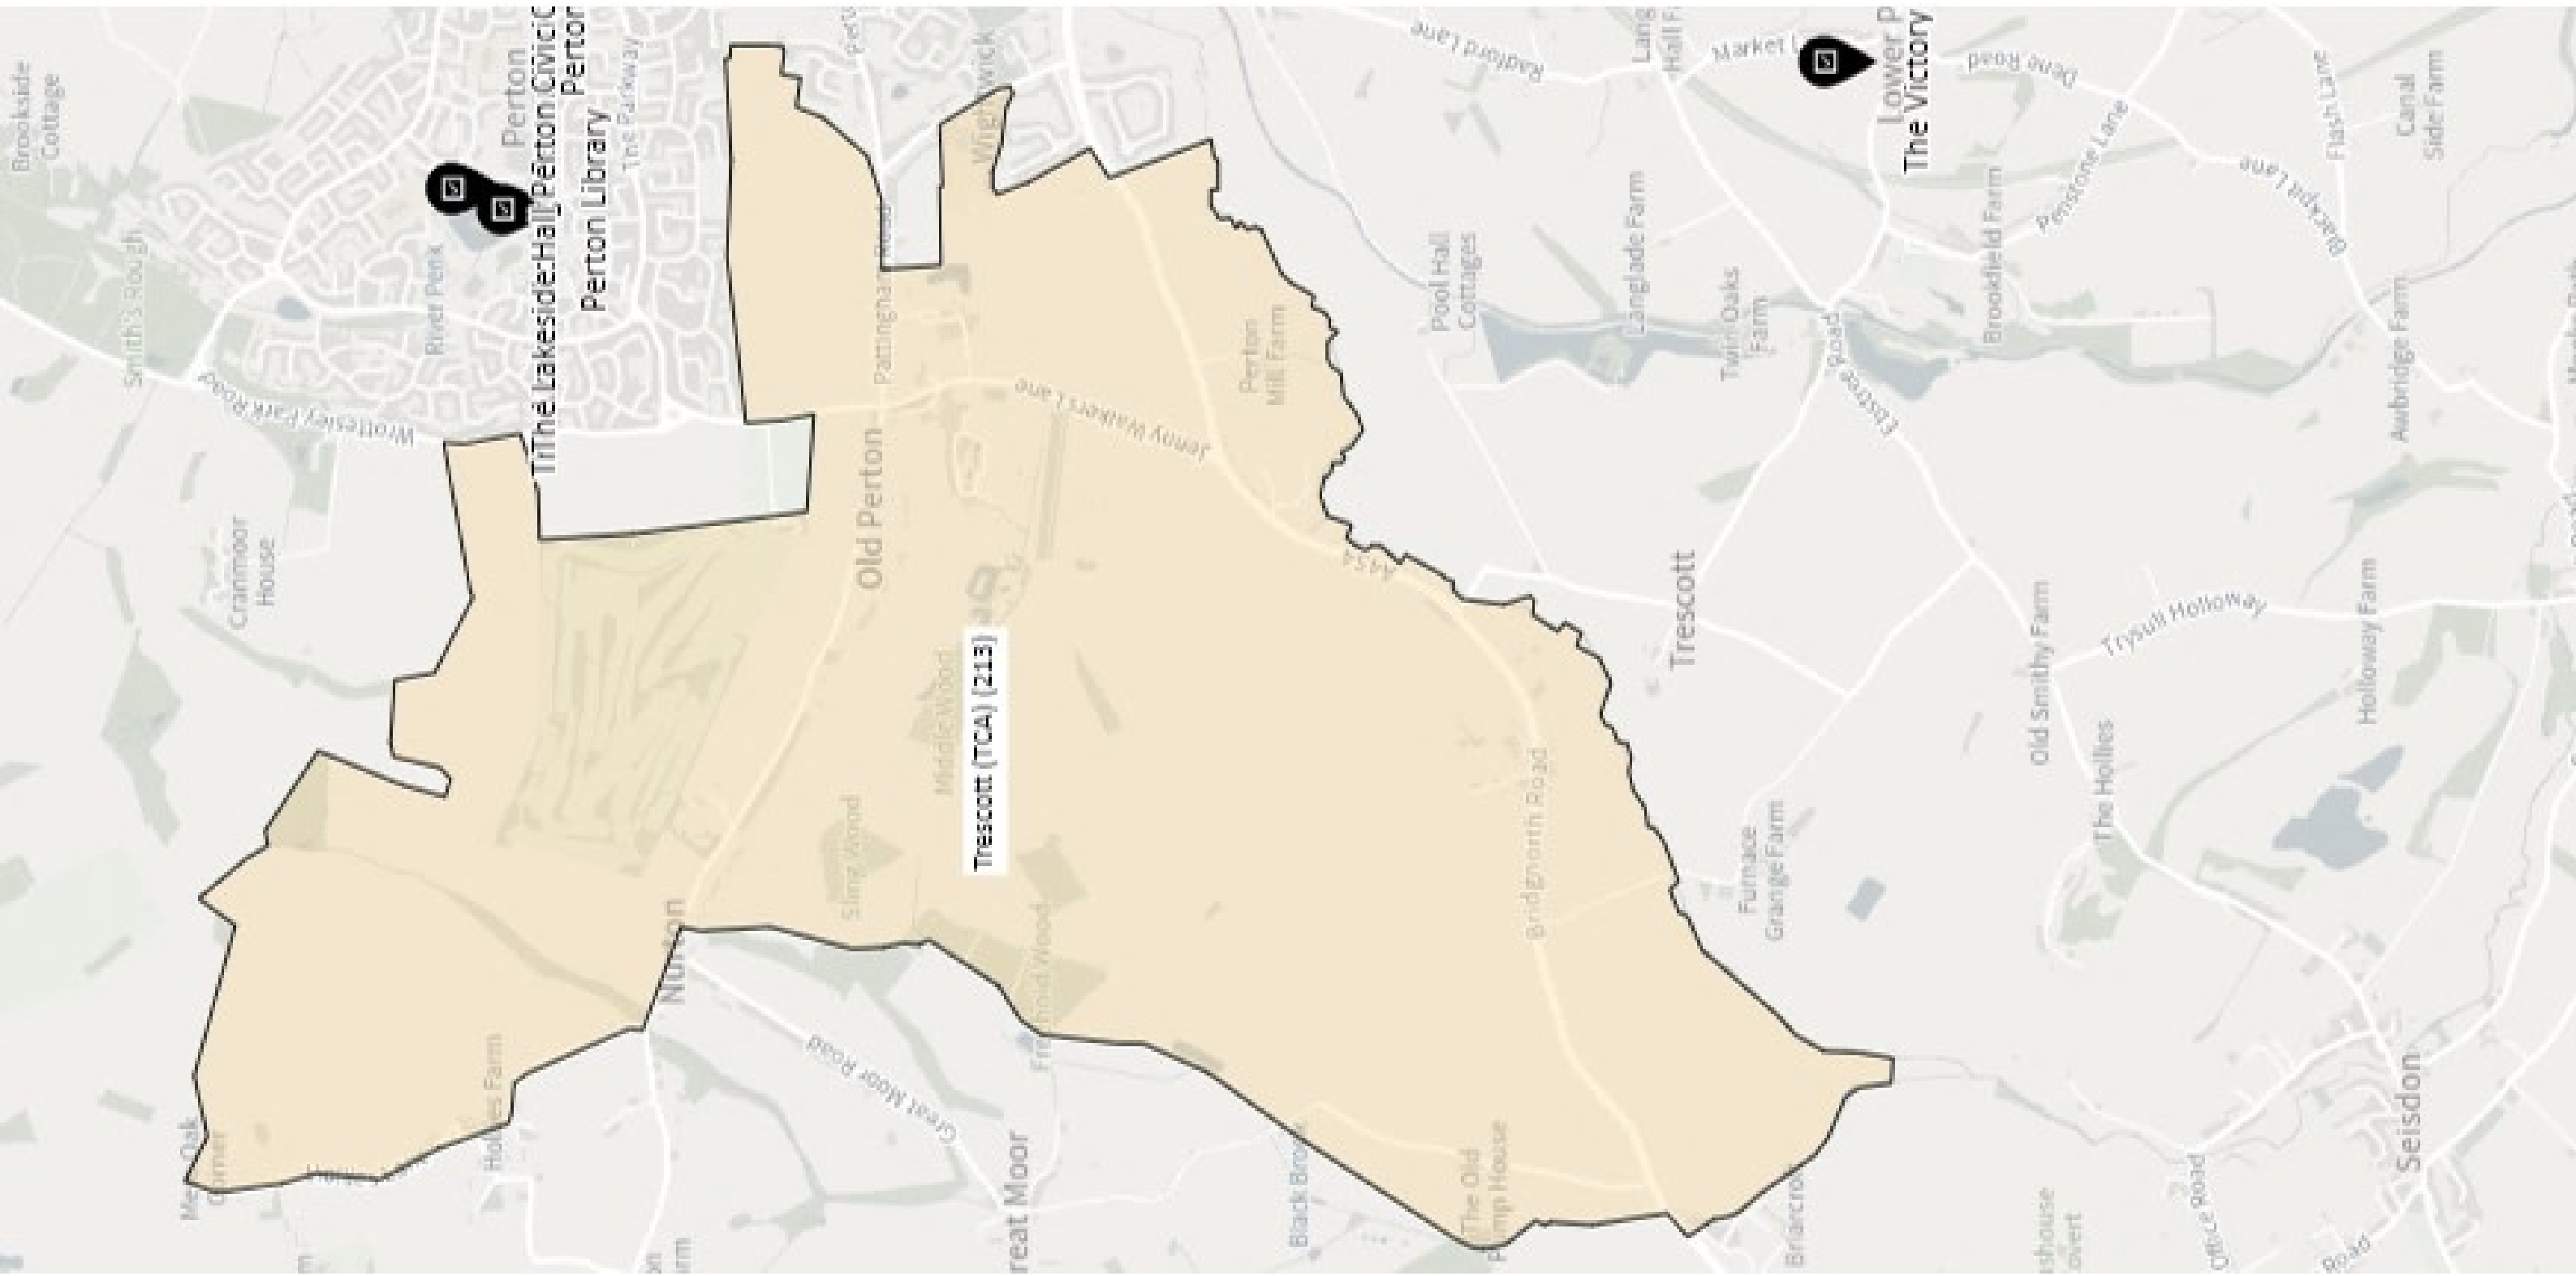

B5012

A449

Lyde Brook Coppice

Wodehouse Farm

Wodehouse Lane

The Belt

Parson's Wood Hill

The Foxhills

Wodehouse Rough

A449

Withymere Lane

Smallbrook Lane

Wombourne Gravel Hill (WCA) (1153)

Wombourne Community Centre

Wombourne Day Centre, Civic Centre

Brilly Buns Lane