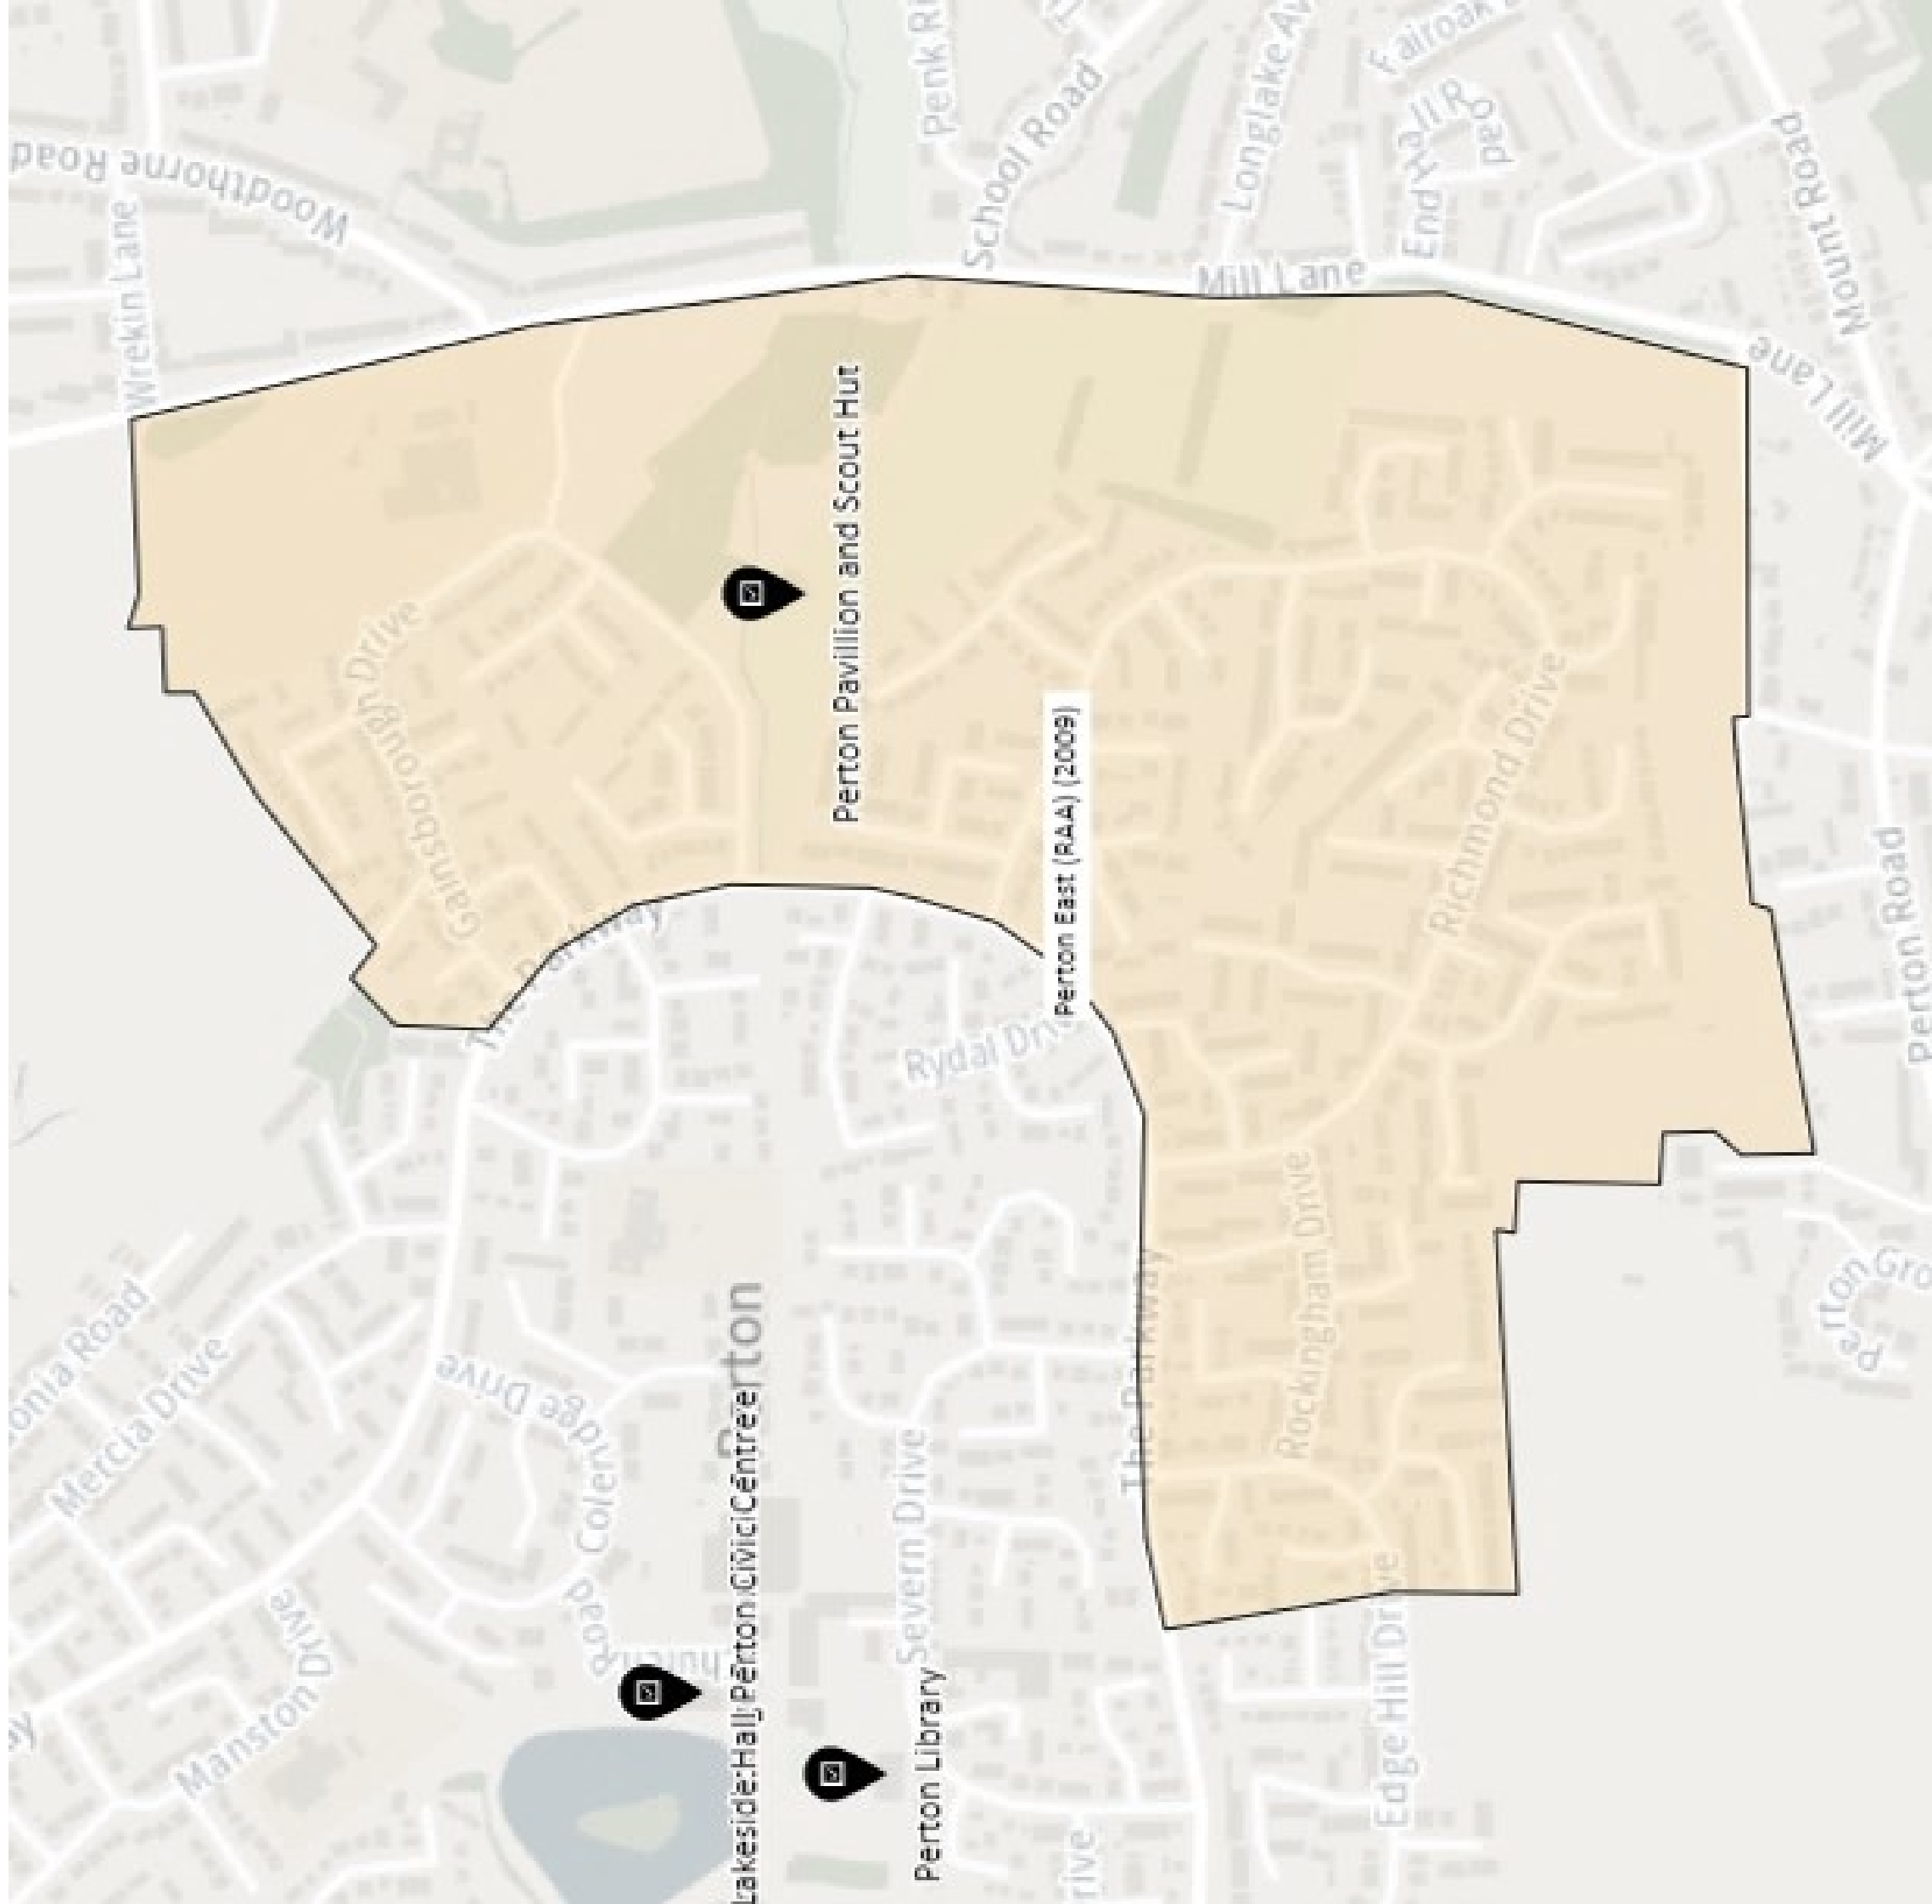

B5012

A449

Lyde Brook Coppice

Wodehouse Farm

Wodehouse Lane

The Belt

Parson's Wood Hill

The Foxhills

Wodehouse Rough

A449

Withymere Lane

Smallbrook Lane

Wombourne Gravel Hill (WCA) (1153)

Wombourne Community Centre

Wombourne Day Centre, Civic Centre

Brilly Buns Lane