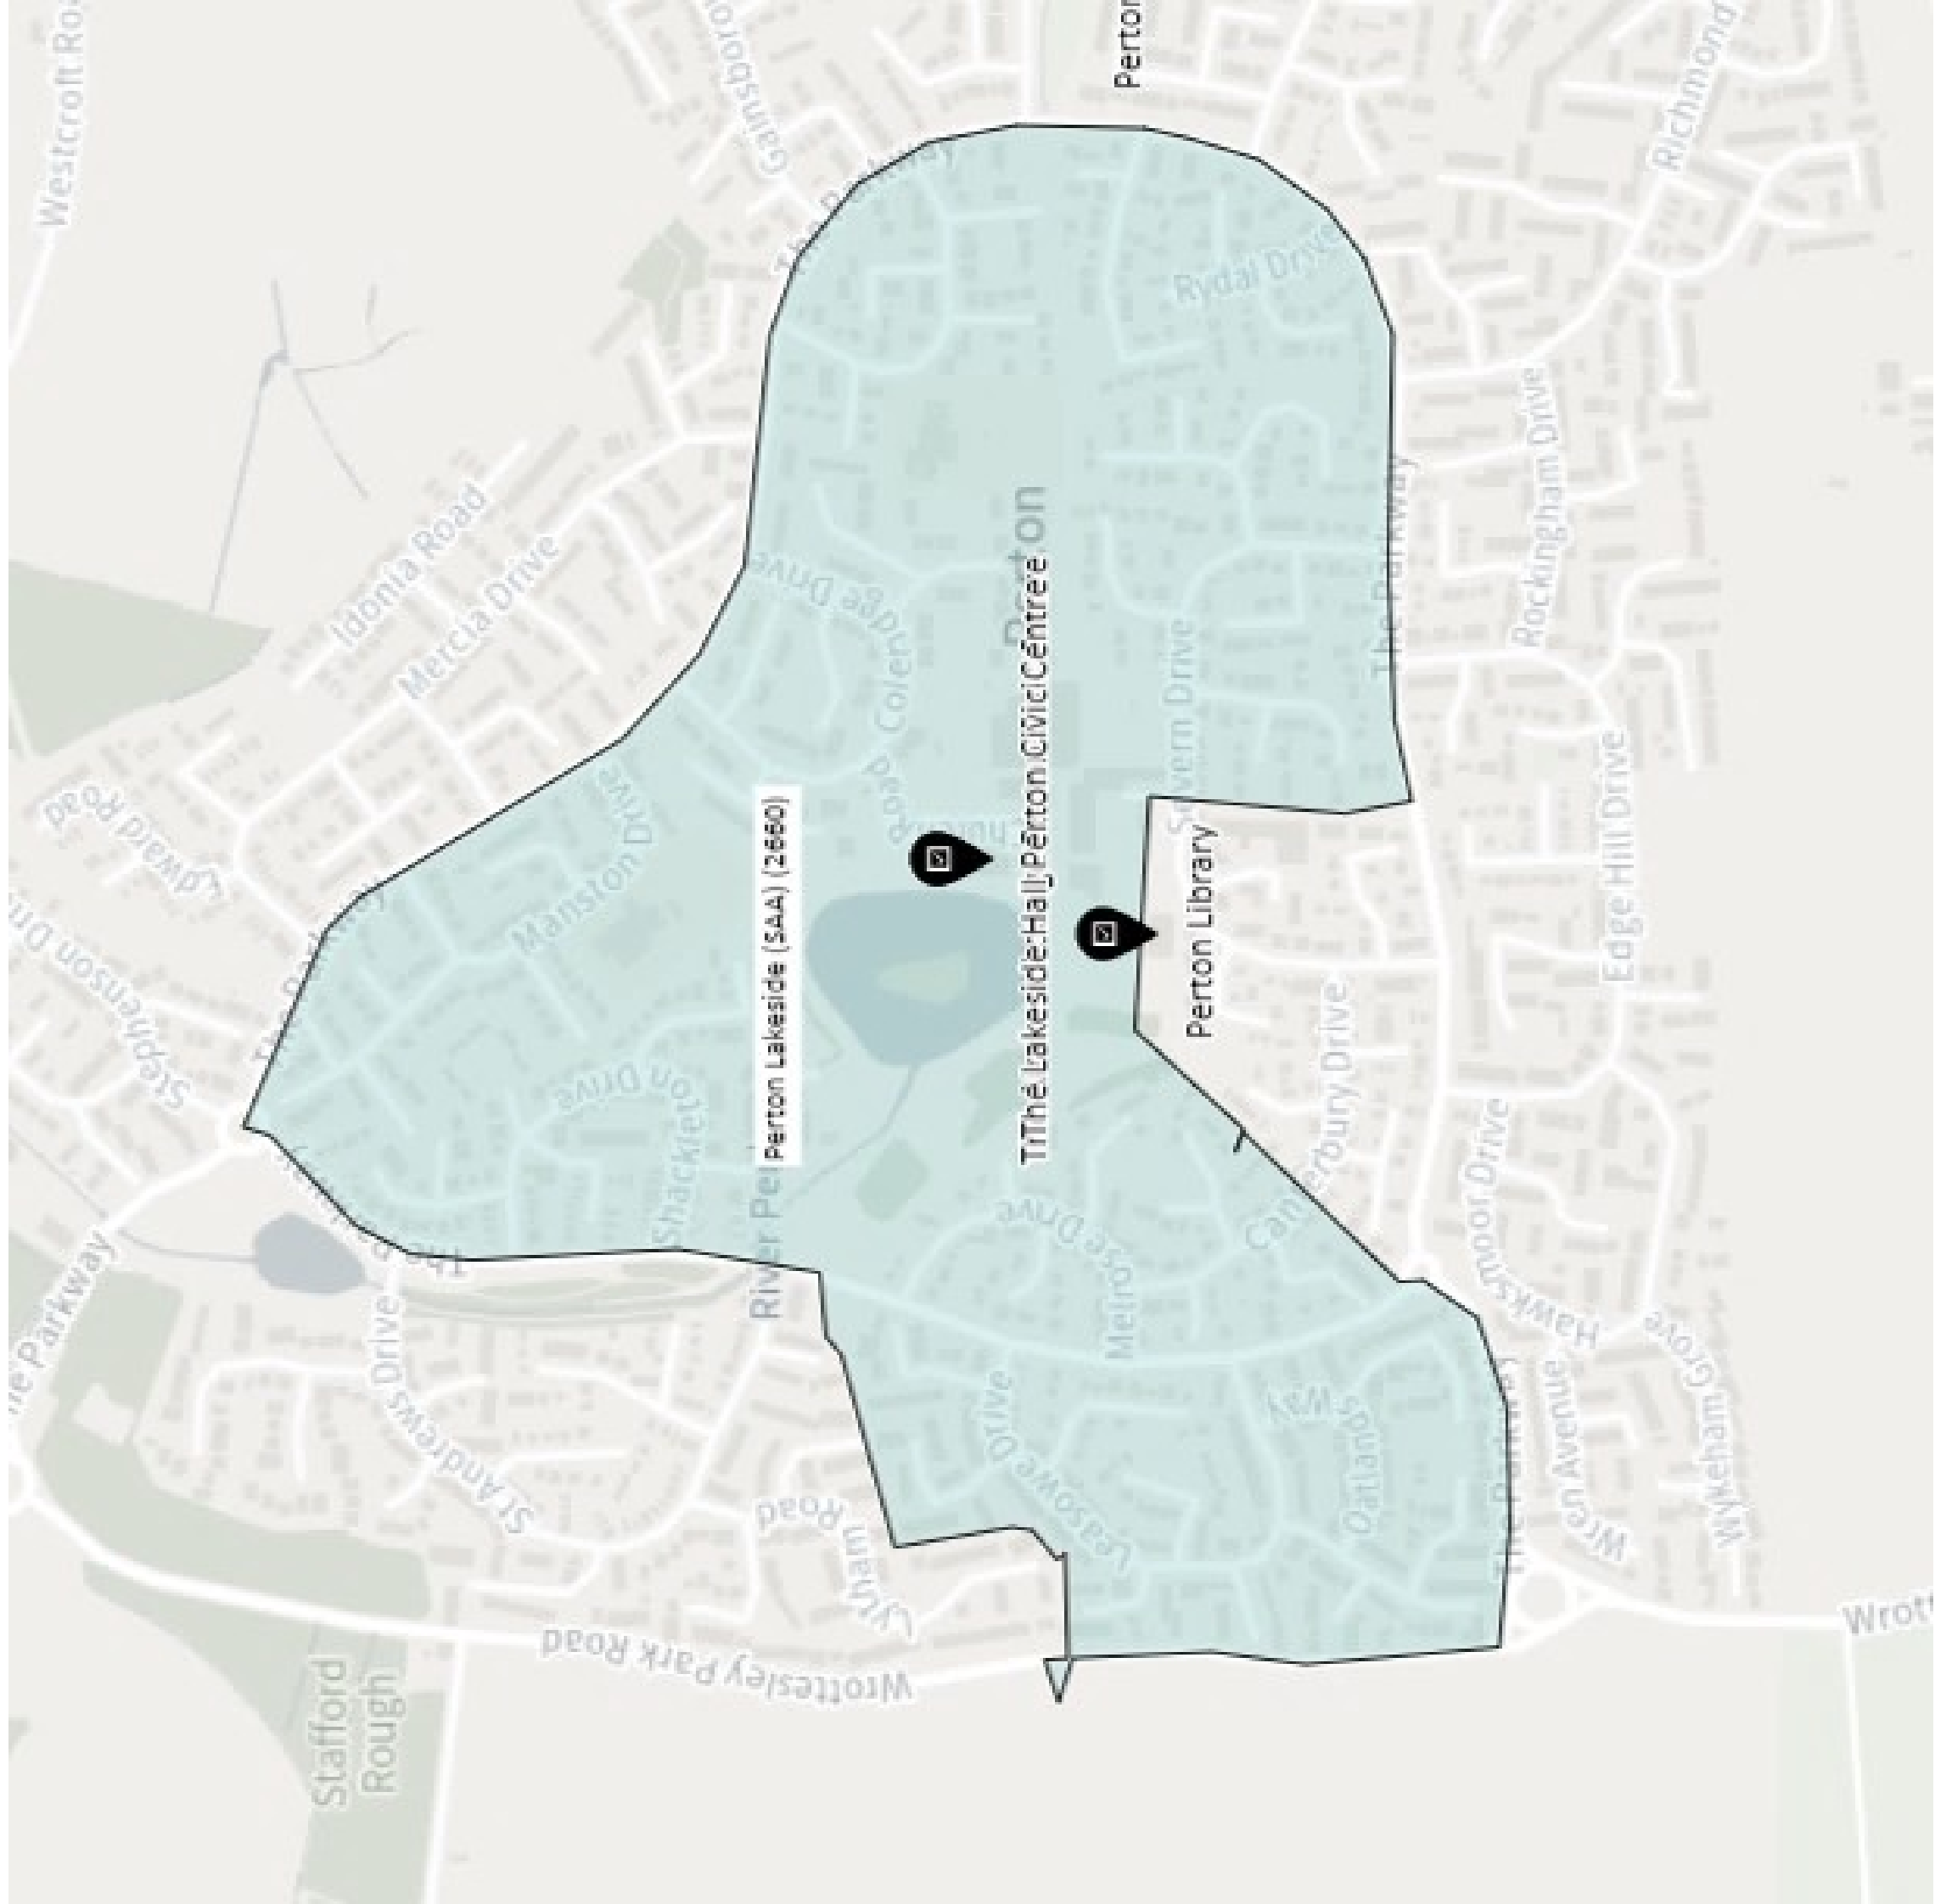

B5012

A449

Lyde Brook Coppice

Wodehouse Farm

Wodehouse Lane

The Belt

Parson's Wood Hill

The Foxhills

Wodehouse Rough

A449

Withymere Lane

Smallbrook Lane

Wombourne Gravel Hill (WCA) (1153)

Wombourne Community Centre

Wombourne Day Centre, Civic Centre

Brilly Buns Lane

Mount Road

Hazel Grove

Planks Lane

Common Road

Rennison Drive

Greenhill

Cop per Beech Drive

Beggars Bush Lane