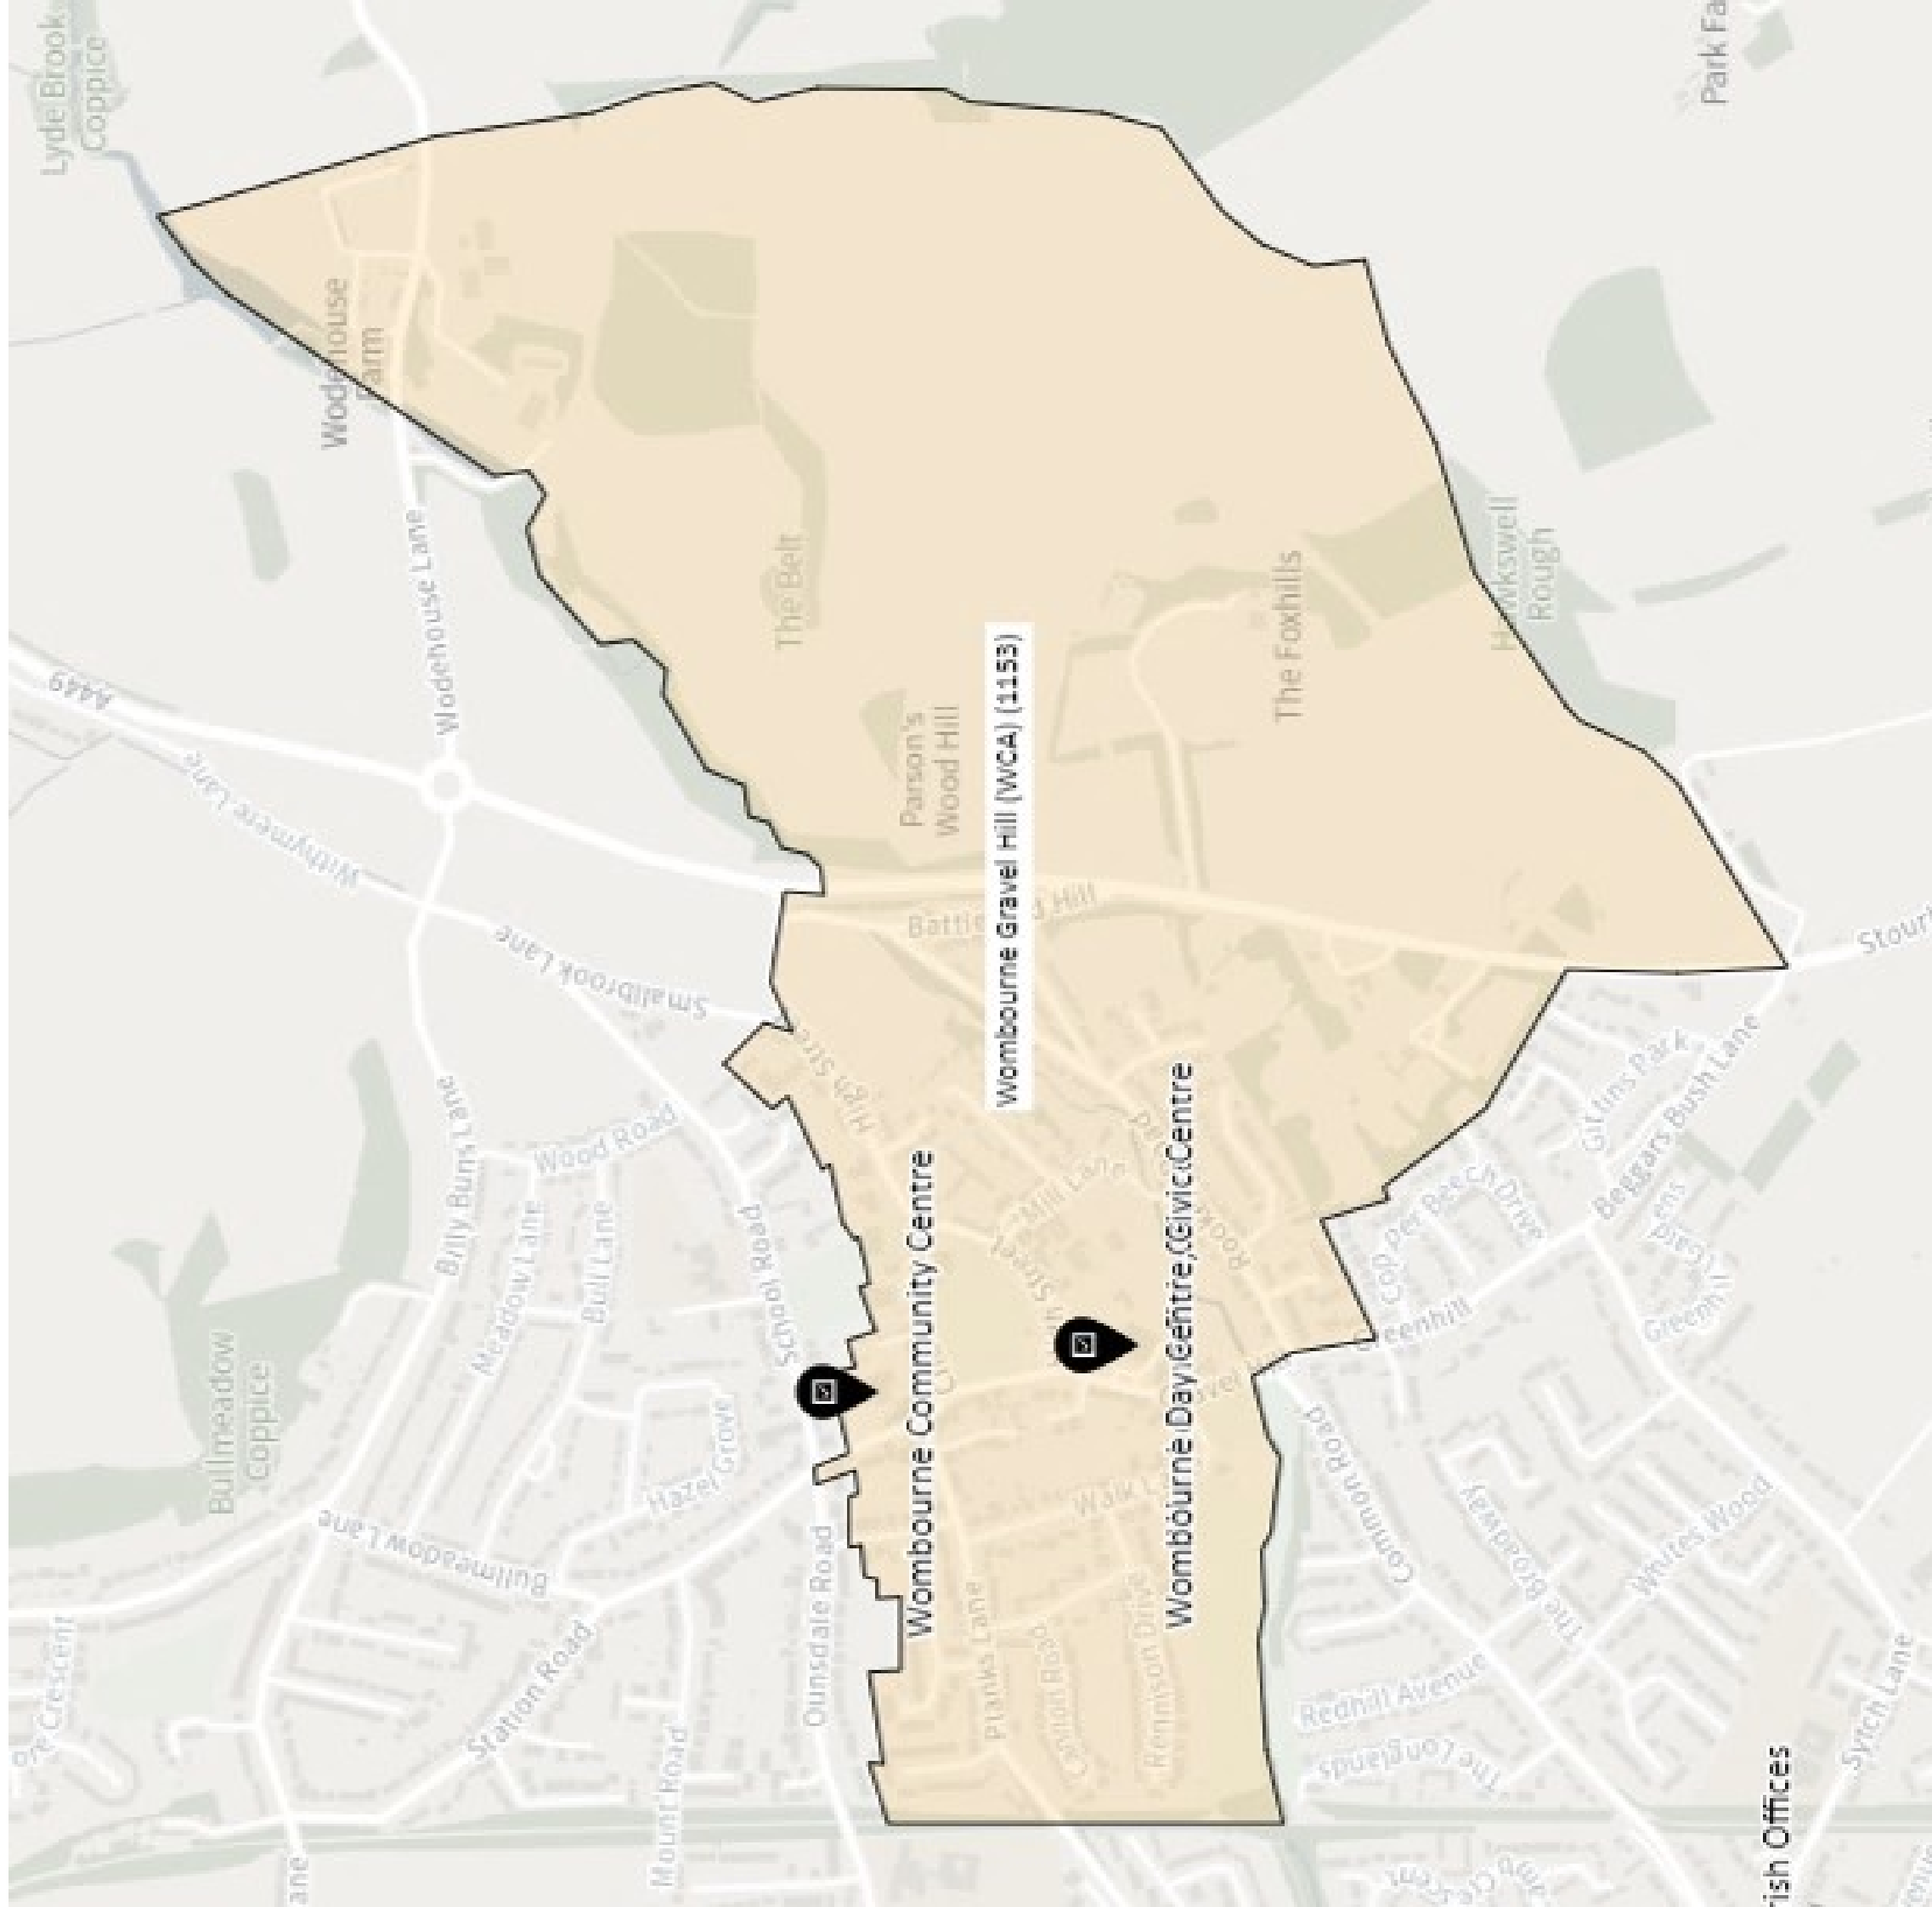

B5012

A449

Lyde Brook Coppice

Wodehouse Farm

Wodehouse Lane

The Belt

Parson's Wood Hill

The Foxhills

Wodehouse Rough

A449

Withymere Lane

Smallbrook Lane

Wombourne Gravel Hill (WCA) (1153)

Wombourne Community Centre

Wombourne Day Centre, Civic Centre

Brilly Buns Lane