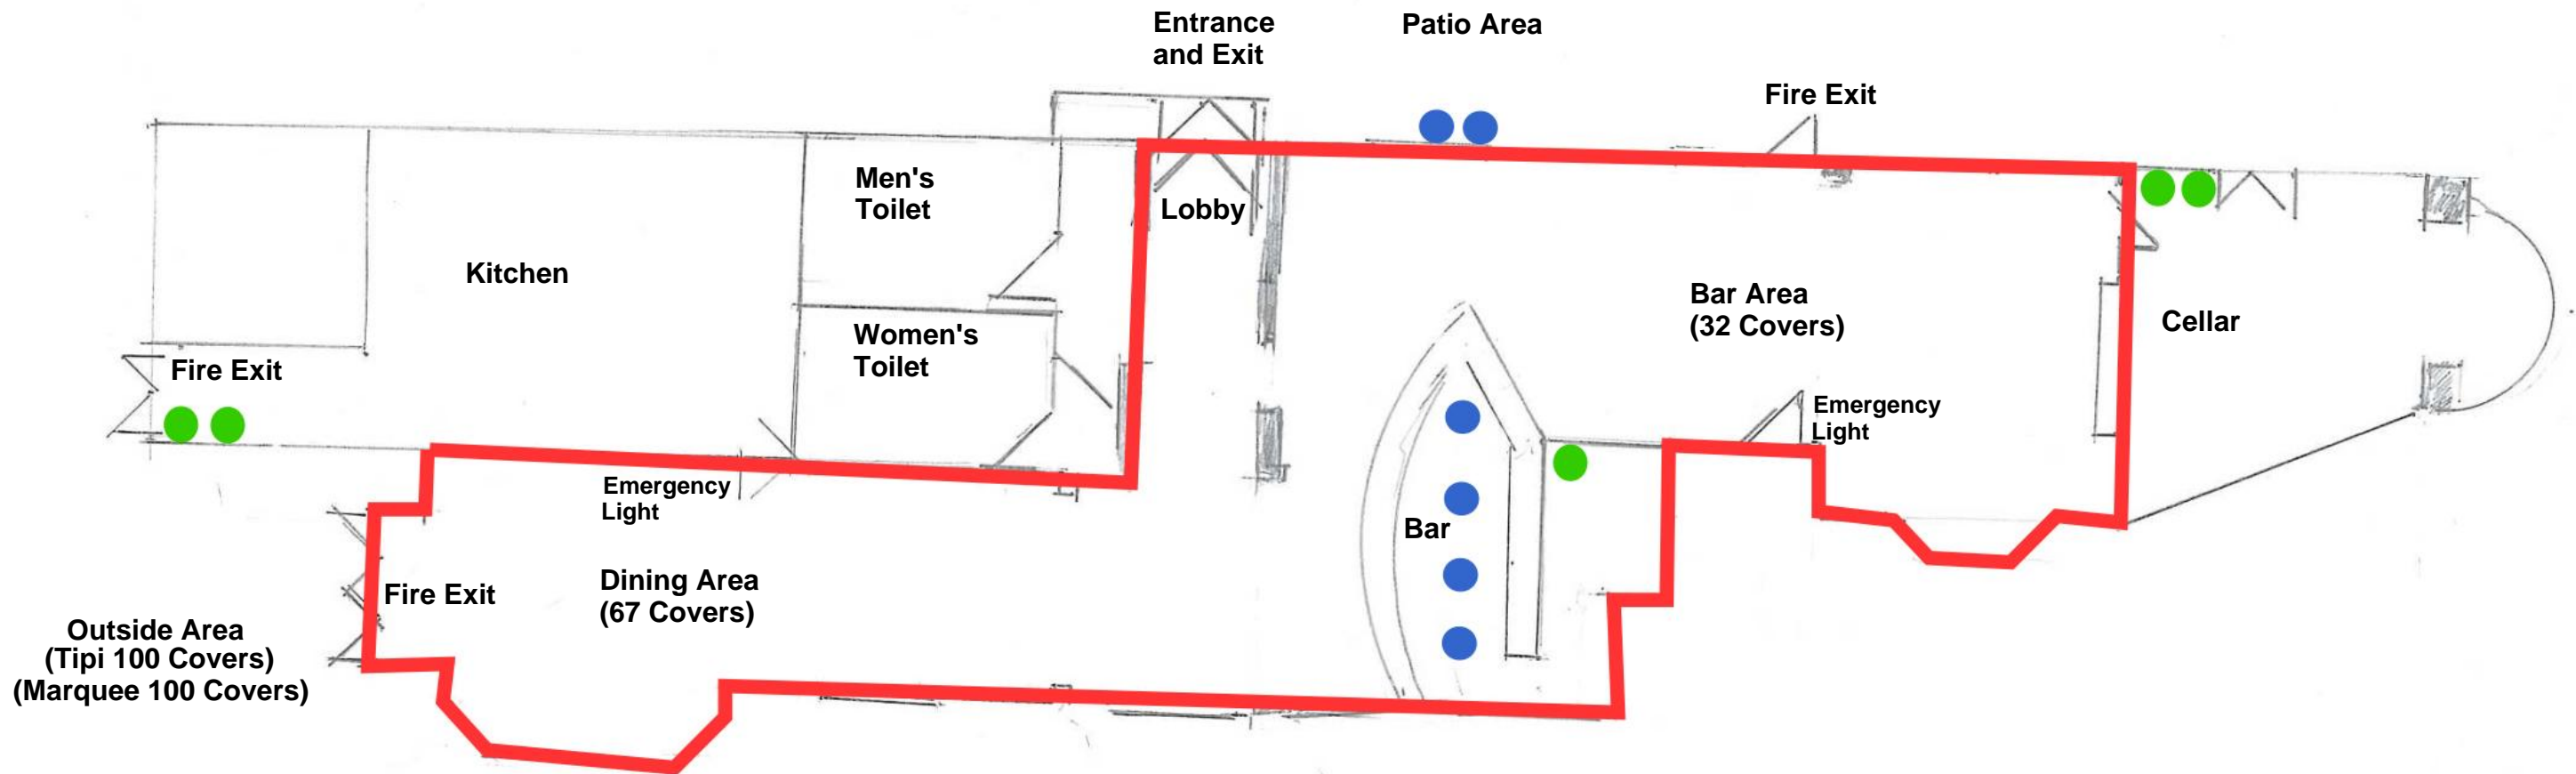

**The Crown Inn
Norton Road, Iverley
Stourbridge
West Midlands
DY8 2RX**

Key:			
—	Area licensed for sale of alcohol for consumption on and off the premises, late night refreshment and regulated entertainment		
●	Fire Extinguisher	●	CCTV

Date: January 2024
Scale: 1:100

Key:	
	Area licensed for sale of alcohol for consumption on and off the premises, late night refreshment and regulated entertainment