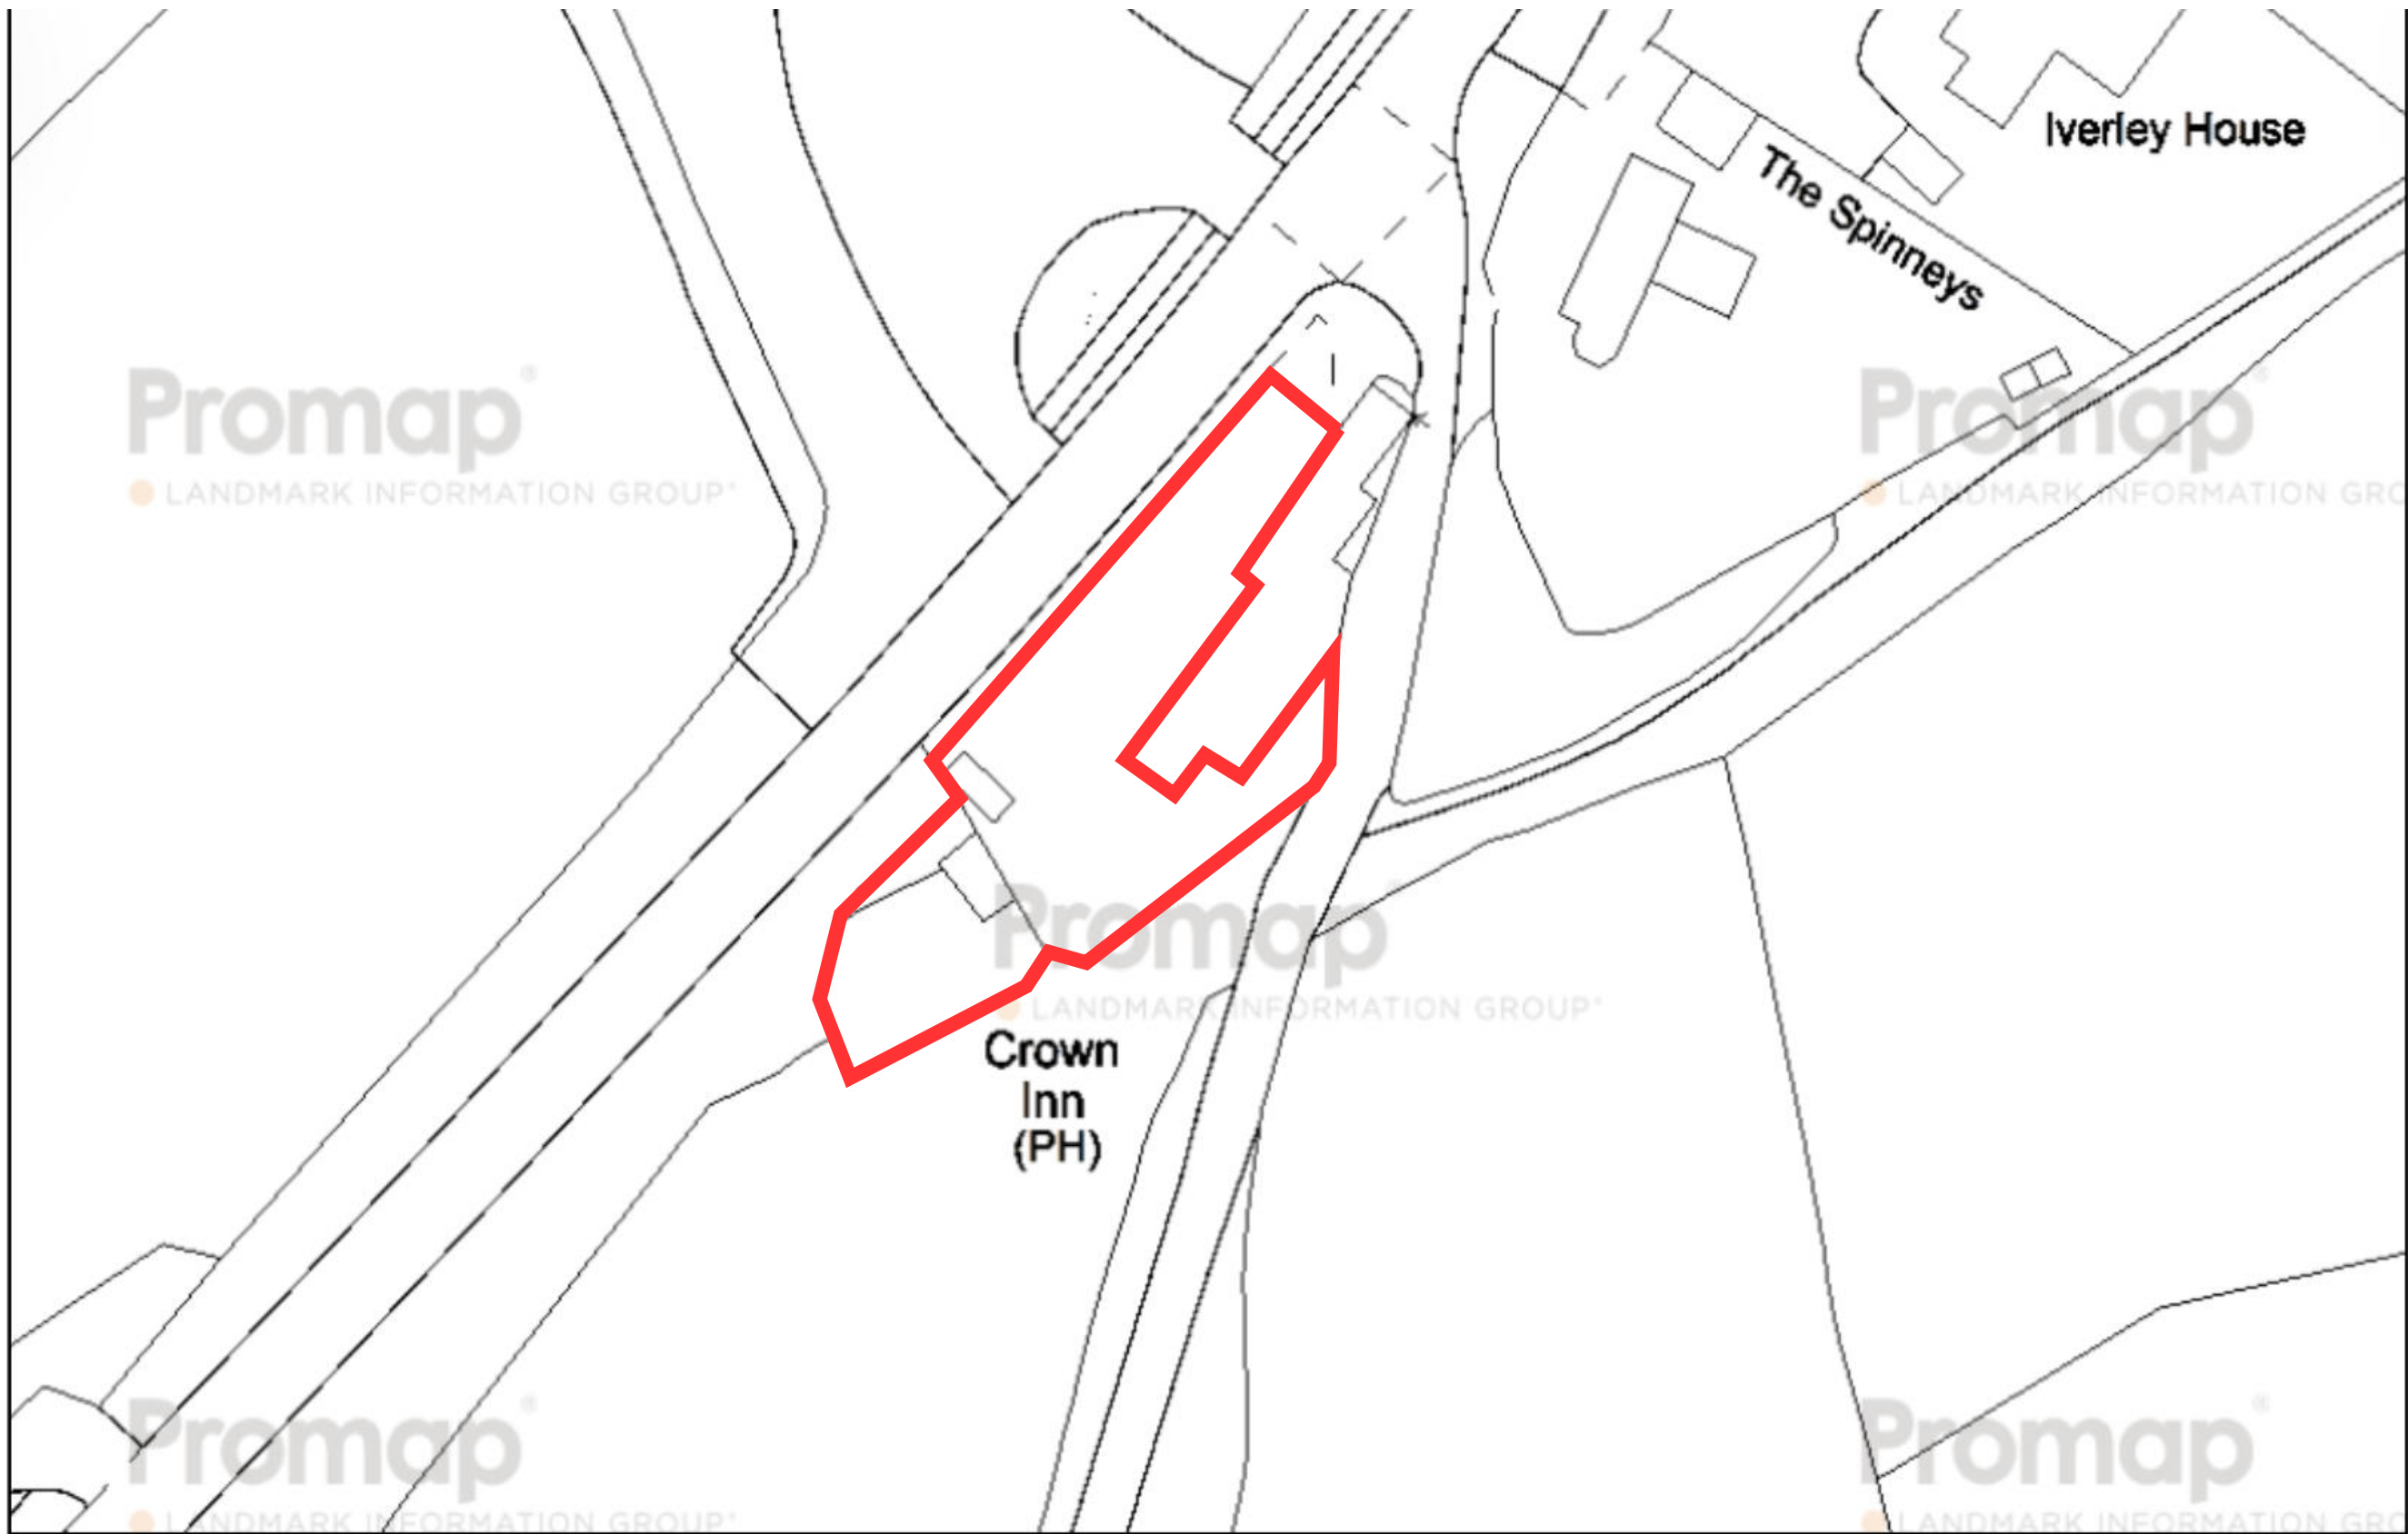

**The Crown Inn
Norton Road, Iverley
Stourbridge
West Midlands
DY8 2RX**

Key:			
—	Area licensed for sale of alcohol for consumption on and off the premises, late night refreshment and regulated entertainment		
●	Fire Extinguisher	●	CCTV

Date: January 2024
Scale: 1:100

Key:	
	Area licensed for sale of alcohol for consumption on and off the premises, late night refreshment and regulated entertainment